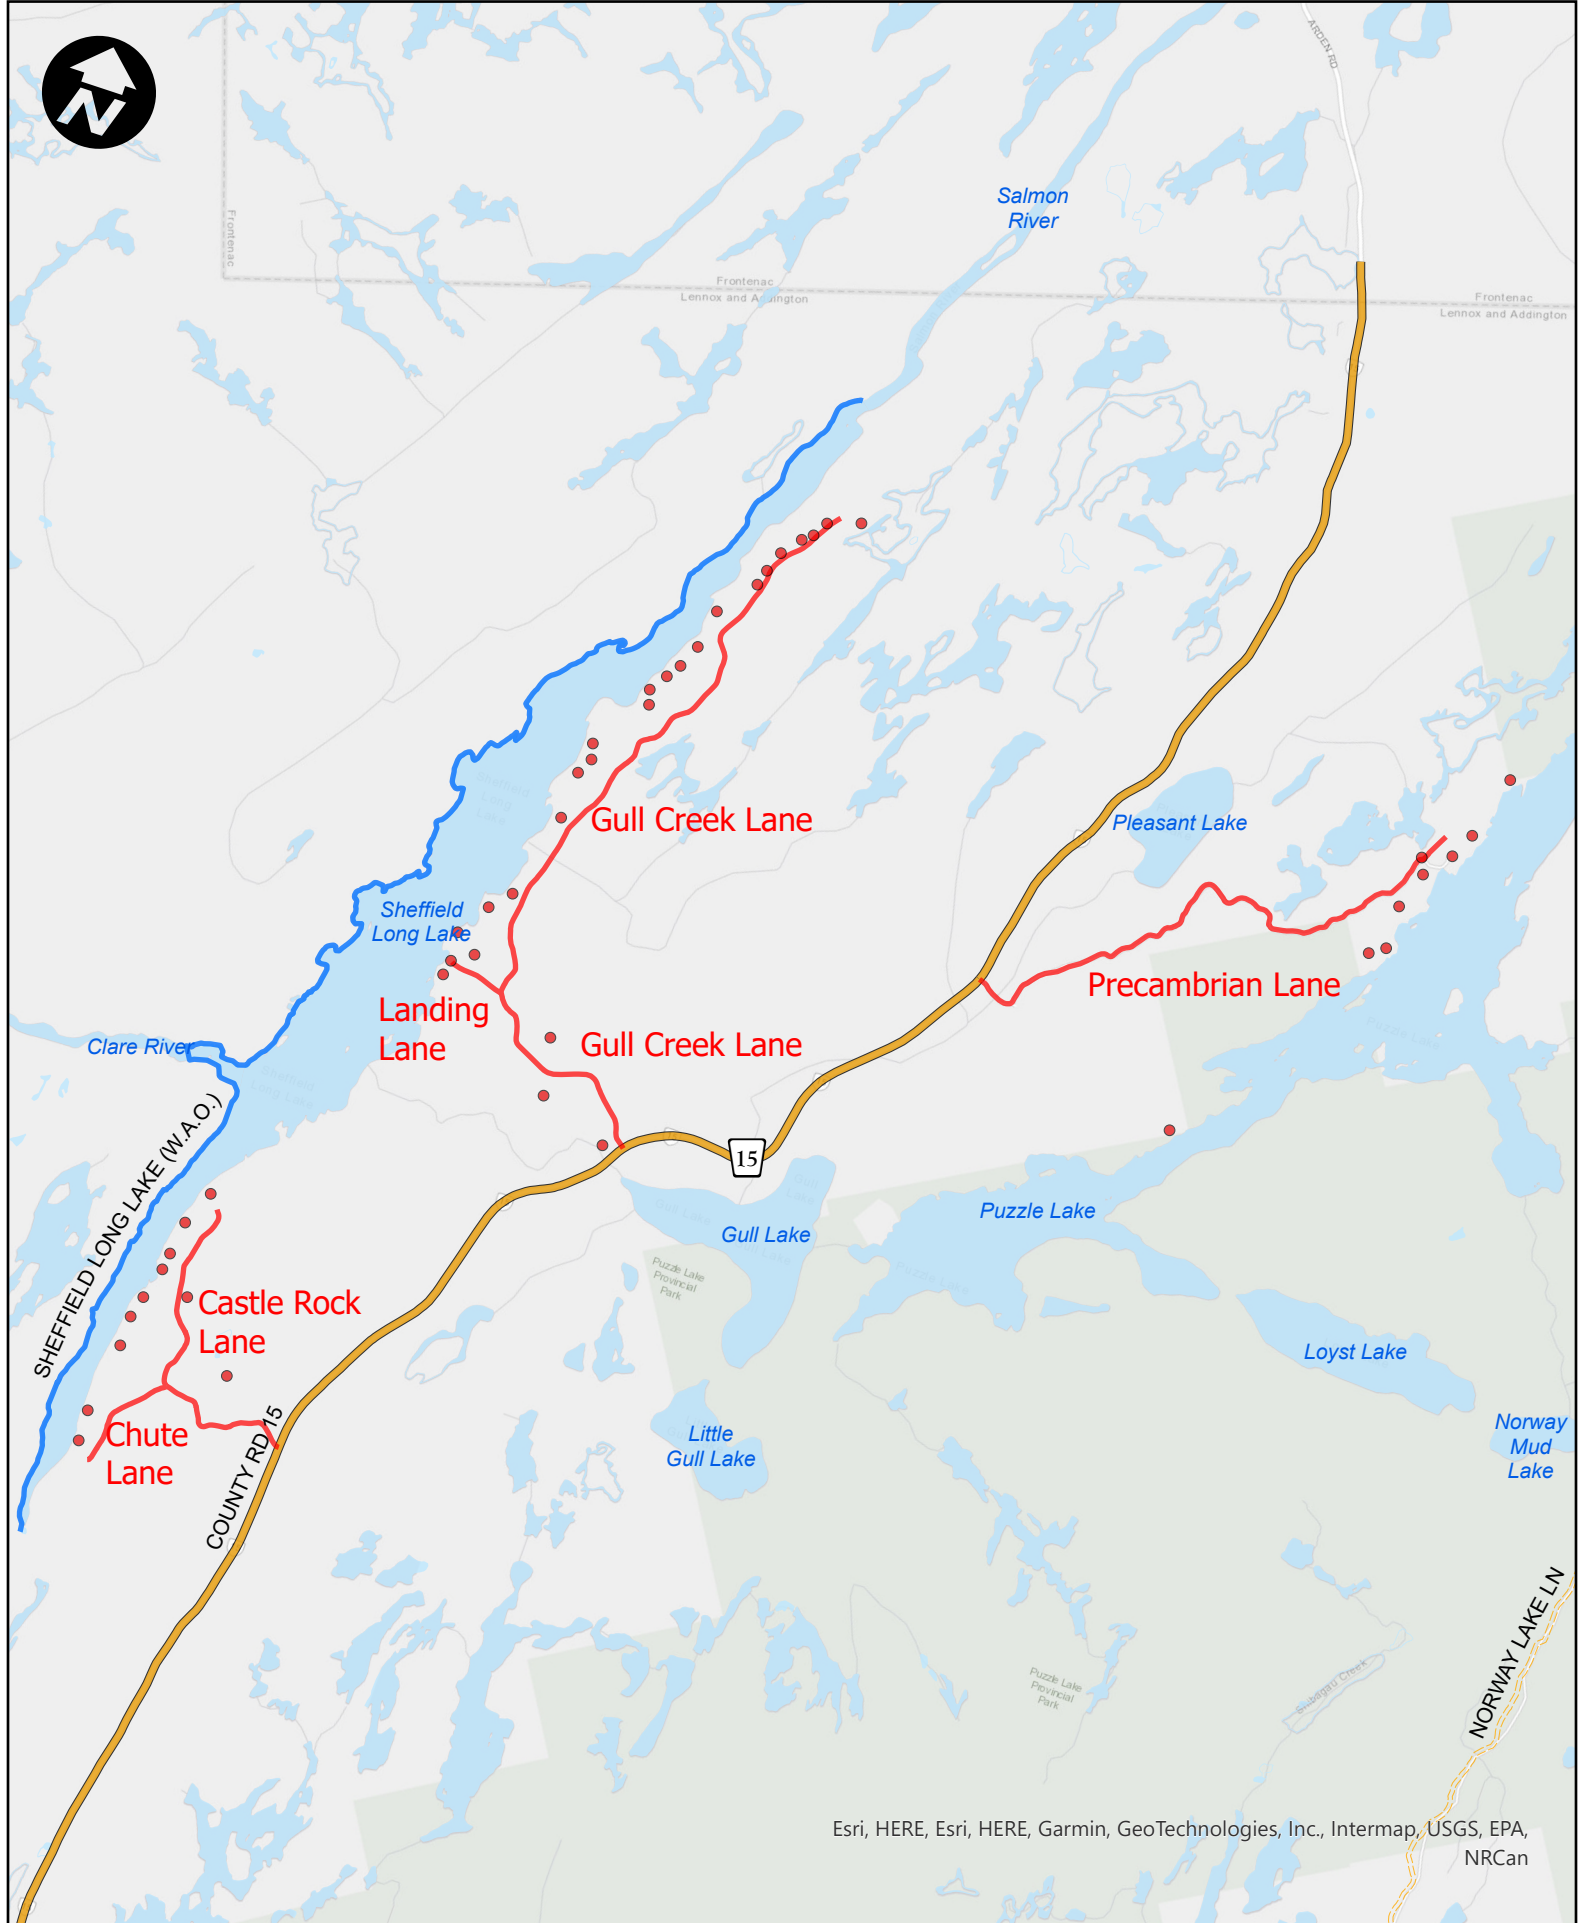

'Phase 2' Readdressing in Stone Mills Township
EFFECTIVE October 16 2024

Esri, HERE, Esri, HERE, Garmin, GeoTechnologies, Inc., Intermap, USGS, EPA, NRCan

'Phase 2' Readdressing in Stone Mills Township

EFFECTIVE October 16 2024

Esri, HERE, Garmin, (c) OpenStreetMap contributors, and the GIS user community, Esri, HERE, Garmin, GeoTechnologies, Inc., USGS, EPA, NRCAN

'Phase 2' Readdressing in Stone Mills Township

EFFECTIVE October 16 2024