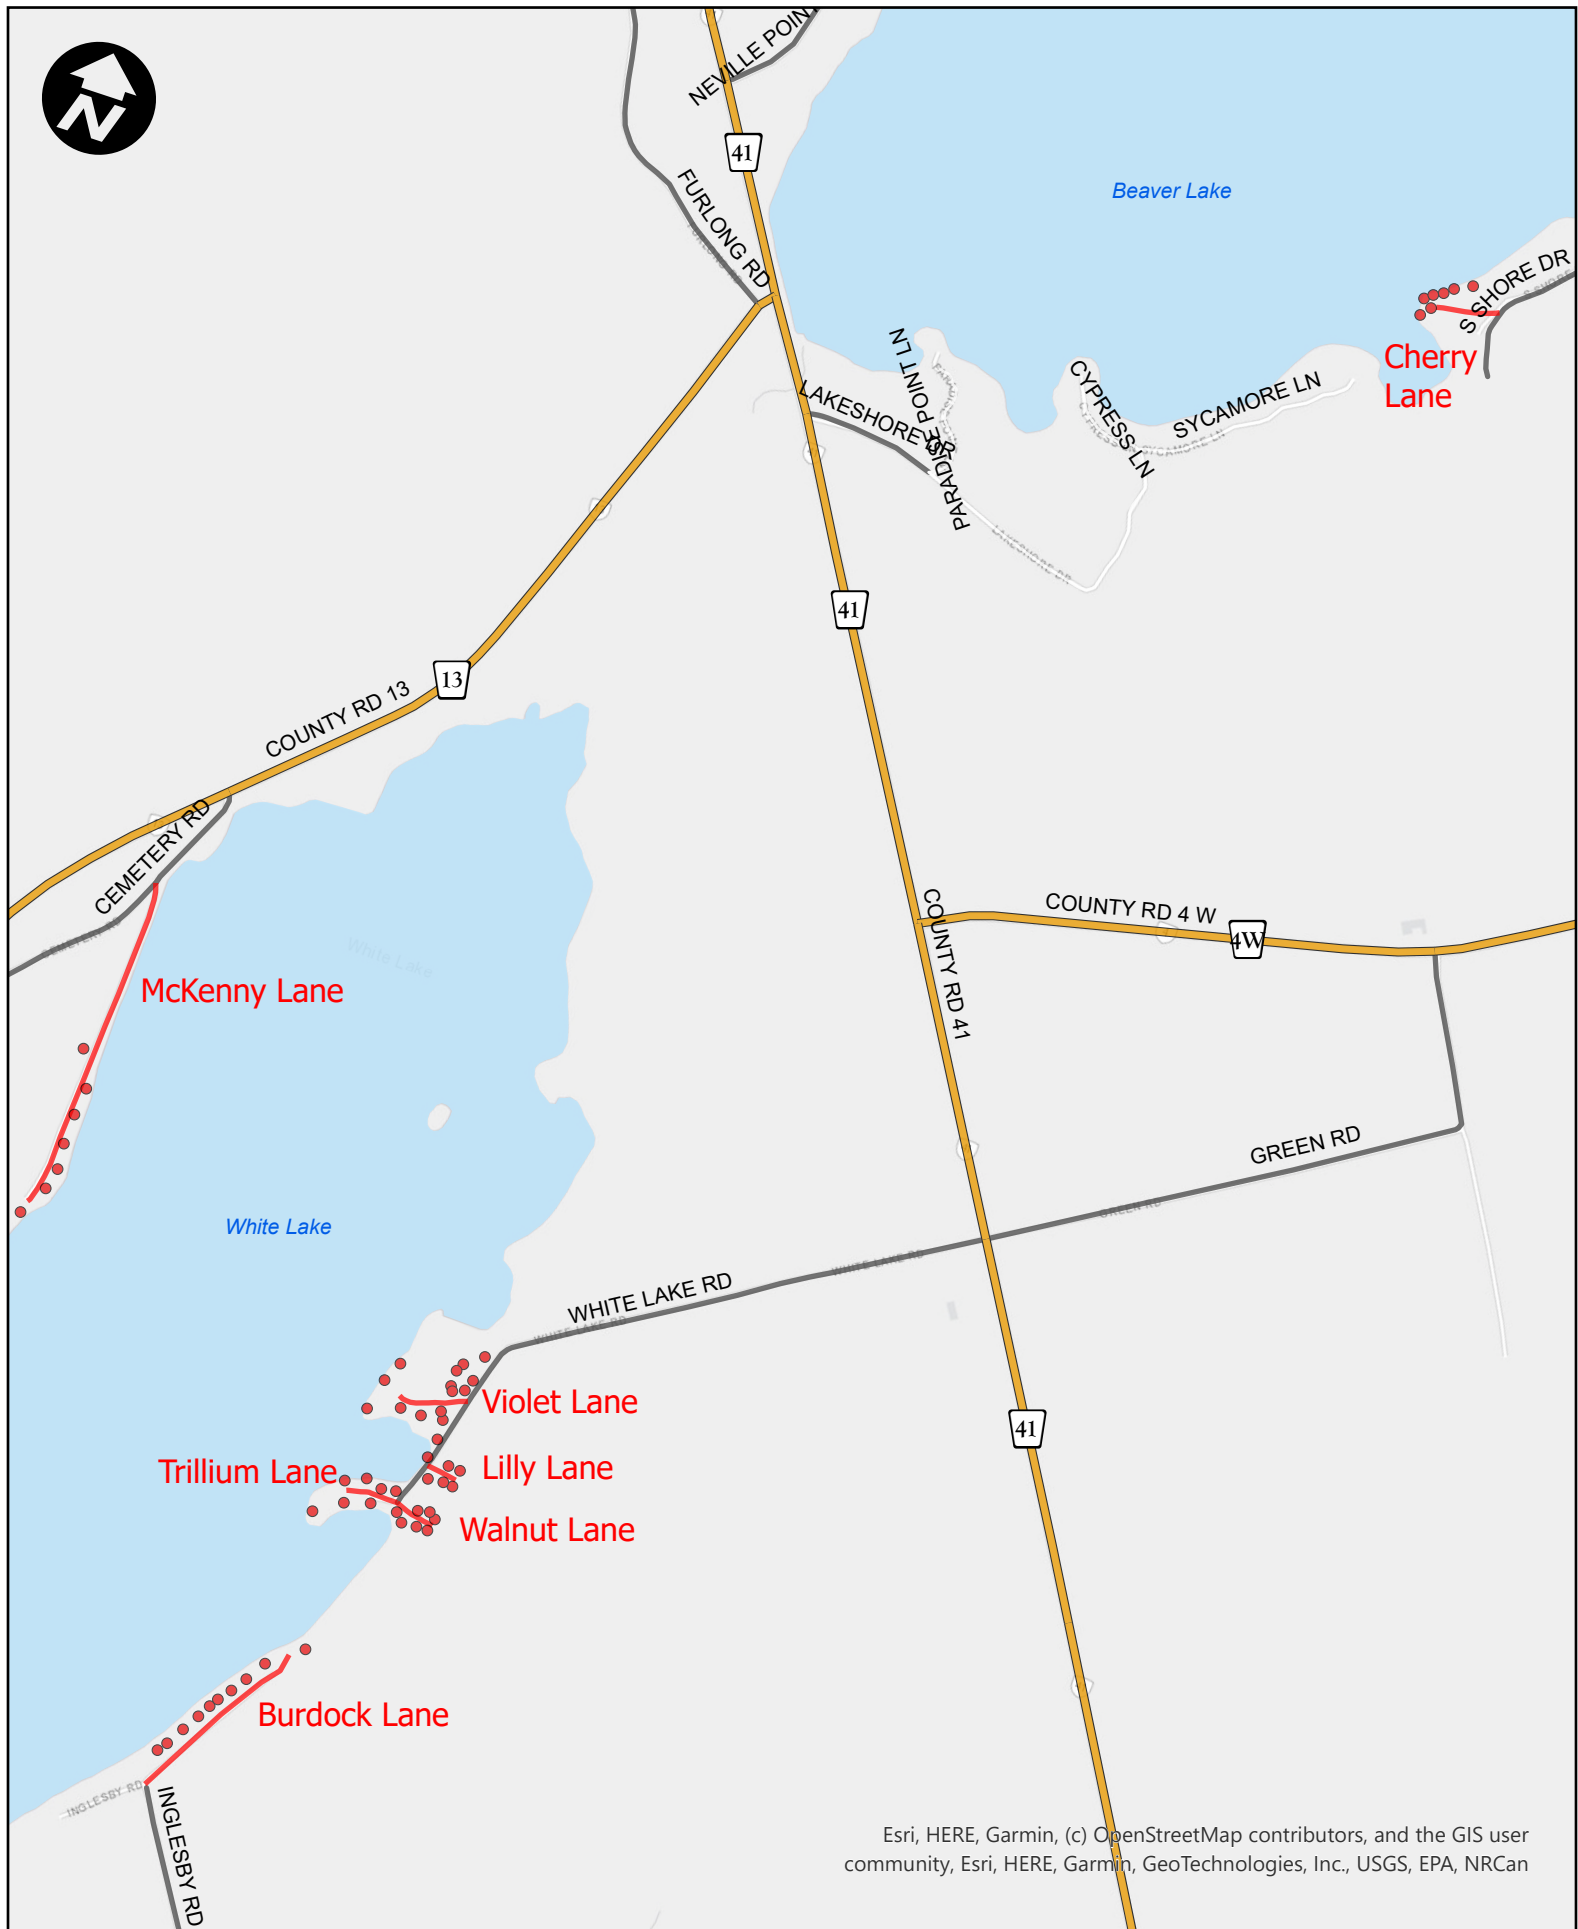

'Phase 2' Readdressing in Stone Mills Township
EFFECTIVE October 16 2024

Esri, HERE, Esri, HERE, Garmin, GeoTechnologies, Inc., Intermap, USGS, EPA, NRCan

'Phase 2' Readdressing in Stone Mills Township

EFFECTIVE October 16 2024

Esri, HERE, Garmin, (c) OpenStreetMap contributors, and the GIS user community, Esri, HERE, Garmin, GeoTechnologies, Inc., USGS, EPA, NRCAN

'Phase 2' Readdressing in Stone Mills Township

EFFECTIVE October 16 2024